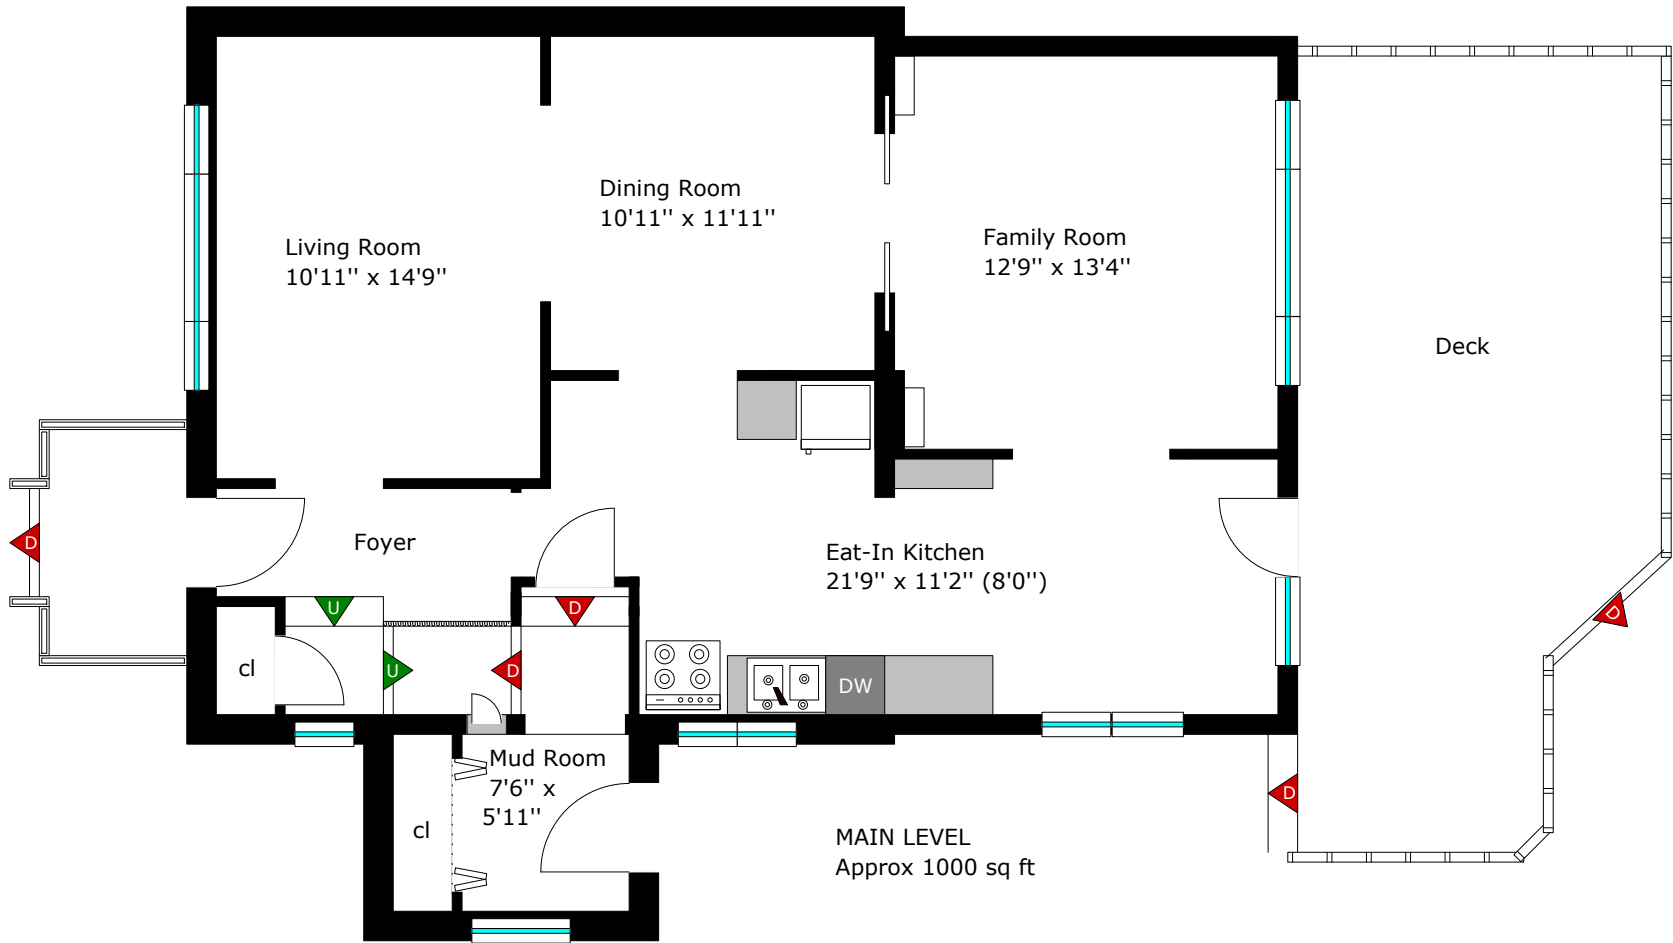

139 Spenser Street East, Cobourg, Ontario

Floor plan measurements are approximate and drawings are for illustrative purposes only. We make no guarantee or warranty as to the accuracy and completeness of the floor plan. Please be sure to conduct an independent investigation of the property to determine to your satisfaction as to the suitability of the property for your space requirements.

UPPER LEVEL
Approx 600 sq ft

BASEMENT

Floor plan measurements are approximate and drawings are for illustrative purposes only. We make no guarantee or warranty as to the accuracy and completeness of the floor plan. Please be sure to conduct an independent investigation of the property to determine to your satisfaction as to the suitability of the property for your space requirements.