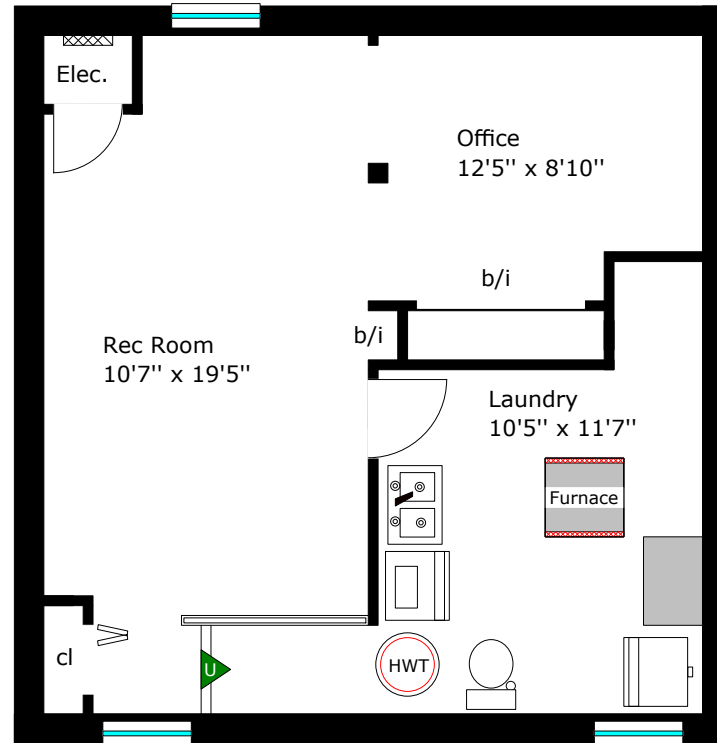

139 Spenser Street East, Cobourg, Ontario

Floor plan measurements are approximate and drawings are for illustrative purposes only. We make no guarantee or warranty as to the accuracy and completeness of the floor plan. Please be sure to conduct an independent investigation of the property to determine to your satisfaction as to the suitability of the property for your space requirements.

UPPER LEVEL
Approx 600 sq ft

BASEMENT

Floor plan measurements are approximate and drawings are for illustrative purposes only. We make no guarantee or warranty as to the accuracy and completeness of the floor plan. Please be sure to conduct an independent investigation of the property to determine to your satisfaction as to the suitability of the property for your space requirements.