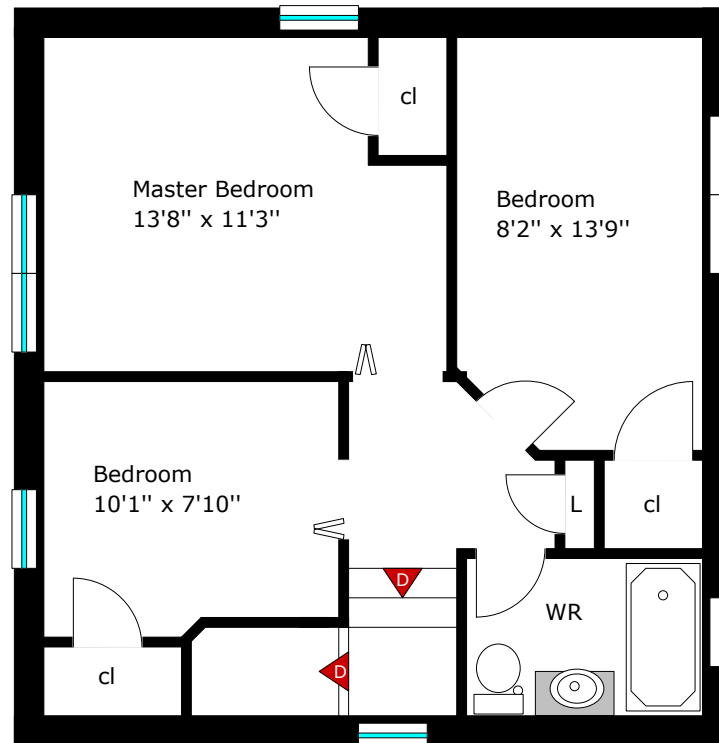

139 Spenser Street East, Cobourg, Ontario

Floor plan measurements are approximate and drawings are for illustrative purposes only. We make no guarantee or warranty as to the accuracy and completeness of the floor plan. Please be sure to conduct an independent investigation of the property to determine to your satisfaction as to the suitability of the property for your space requirements.

UPPER LEVEL
Approx 600 sq ft

BASEMENT

Floor plan measurements are approximate and drawings are for illustrative purposes only. We make no guarantee or warranty as to the accuracy and completeness of the floor plan. Please be sure to conduct an independent investigation of the property to determine to your satisfaction as to the suitability of the property for your space requirements.